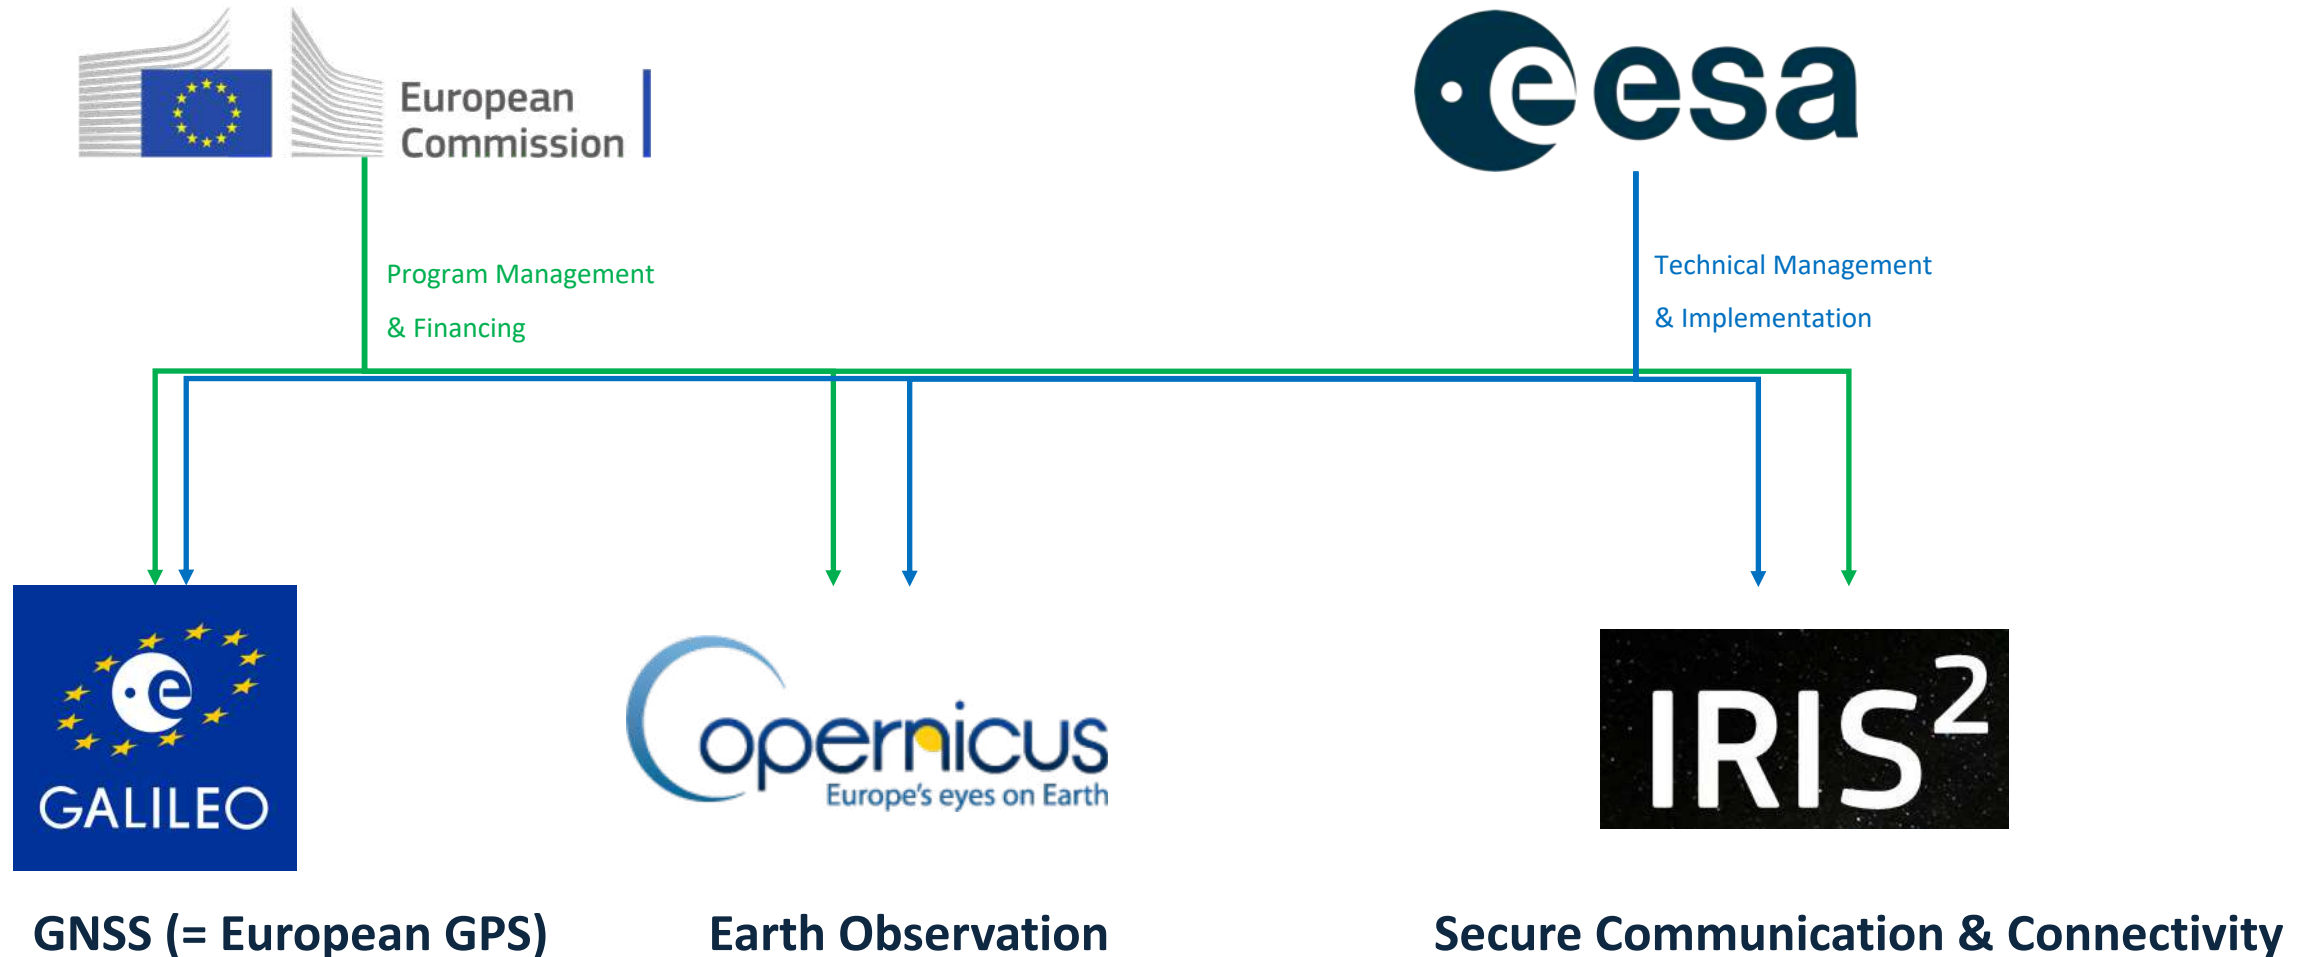

Copernicus – Europe's key programme to monitor our planet

Speaker

JEAN-EMMANUEL ROTY

Project Manager - Aerospacelab

Institutional Context

Switch ^{to}
Space 4

Copernicus in Brief

Switch ^{to}
Space 4

- Copernicus is the **flagship Earth Observation programme** of the European Union:
 - ✓ Monitors **the Earth**, its environment and ecosystems
 - ✓ Prepares for **crises, security risks** and **natural or man-made disasters**
 - ✓ Contributes to the **EU's role as a global soft power**
- Based on User Requirements
- **Full, Free and Open Data Policy**

Copernicus Space Component

Switch ^{to}
Space 4

SPACE

TECHNICAL
COORDINATION BY

SENTINELS MISSIONS
OPERATED BY
 

CONTRIBUTING
MISSIONS

Sentinel-6
Altimeter
Oceanography

Sentinel-1
SAR
Agriculture