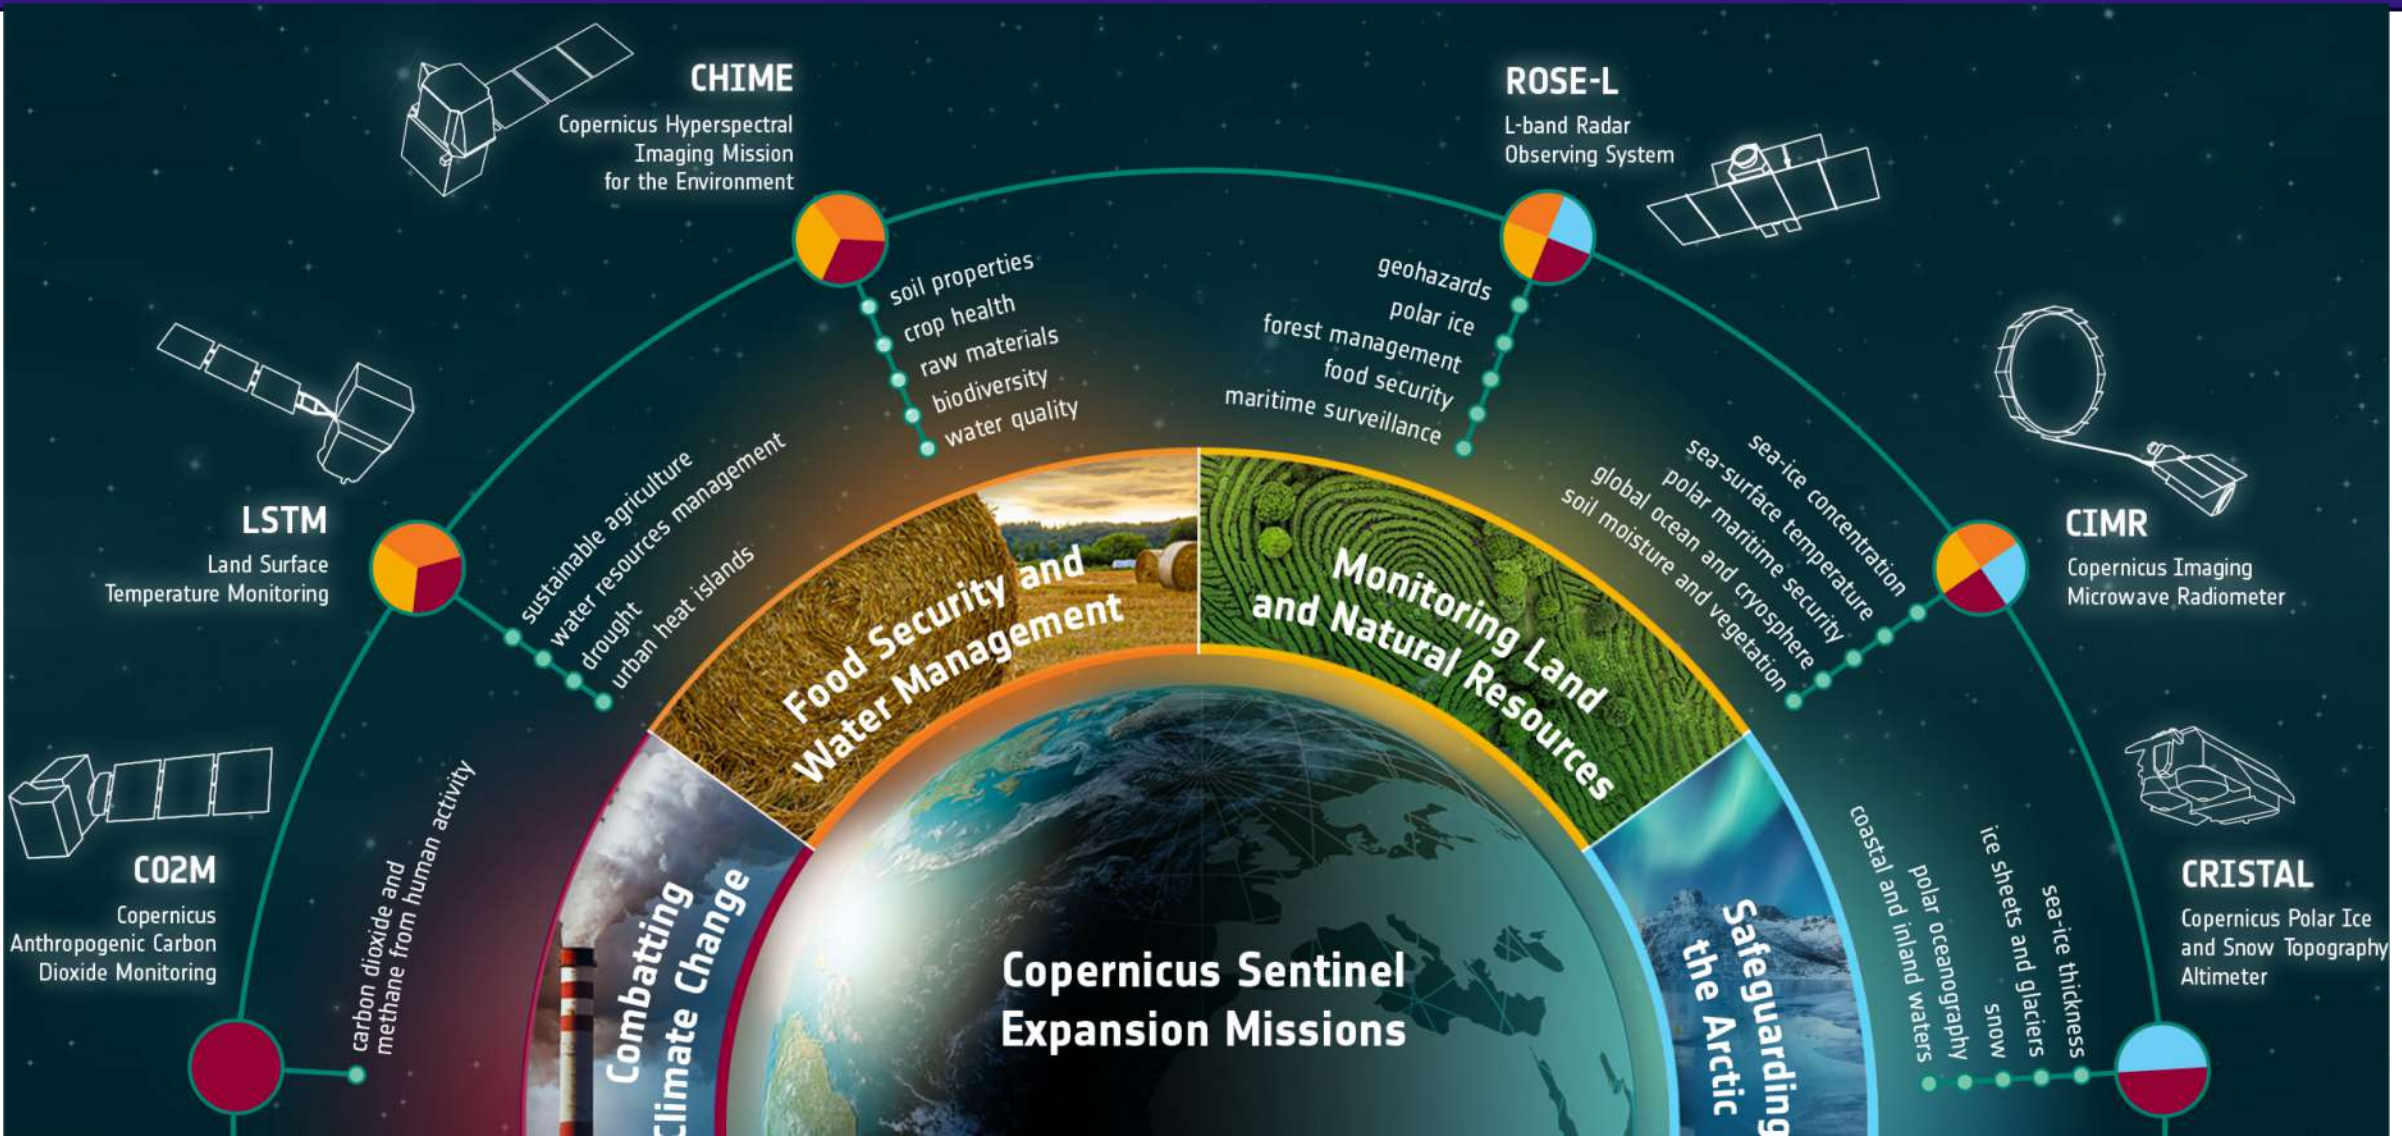

- Copernicus is the **flagship Earth Observation programme** of the European Union:
 - ✓ Monitors **the Earth**, its environment and ecosystems
 - ✓ Prepares for **crises, security risks** and **natural or man-made disasters**
 - ✓ Contributes to the **EU's role as a global soft power**
- Based on User Requirements
- **Full, Free and Open Data Policy**

Switch ^{to}
Space 4

Six thematic services that allow public and private users to use Copernicus data to tackle a wide range of societal challenges.

From **satellite and in-situ data** to **actionable data products**

Switch ^{to}
Space 4

Future of Copernicus Space Component

Sentinel Expansion Missions

Switch ^{to}
Space 4

Copernicus Contributing Missions

Switch ^{to}
Space 4

On-boarding of **emerging** Earth-Observation Data Providers, and **new data types**

Multi-Spectral

Hyper-Spectral

KUVA SPACE

Thermal-Infrared

Atmospheric
Composition

SPIP, a Belgian Contributing Mission

Switch^{to}
Space 4

SPIP, a 120-kg satellite developed by Aerospacelab, provides multispectral data for the Land, Marine and Security Services of the Copernicus Programme.